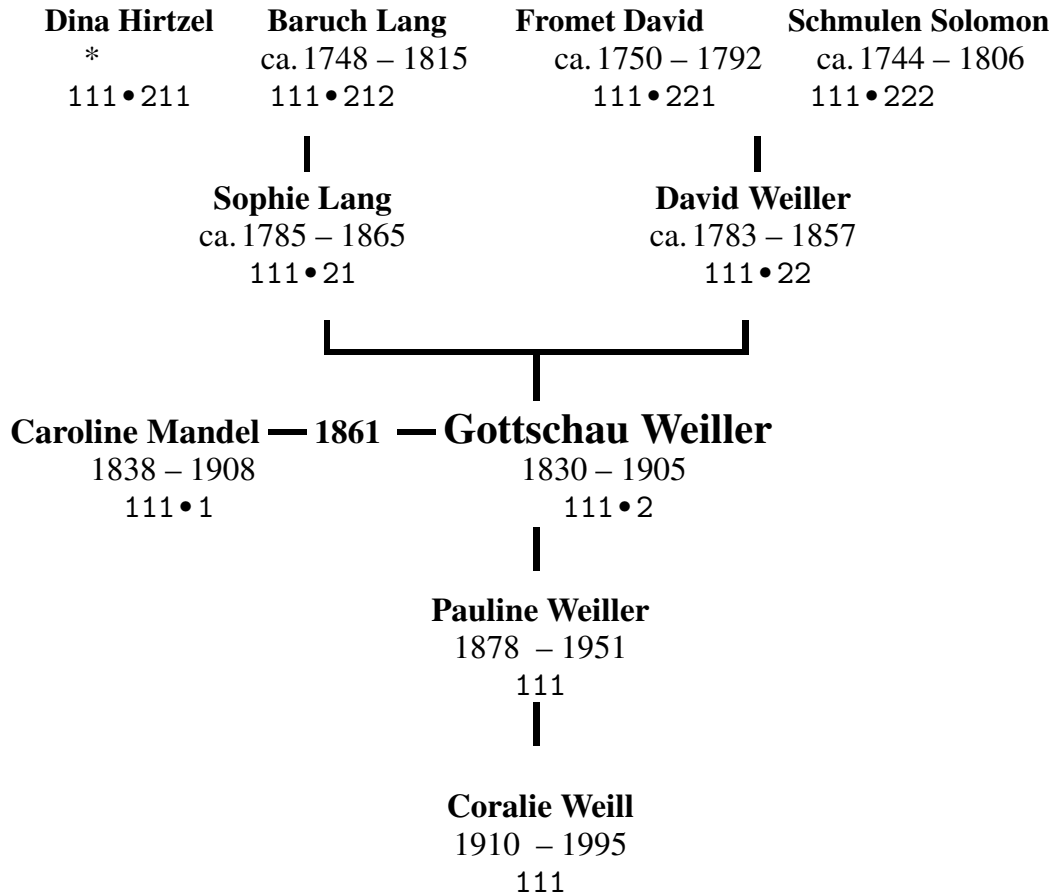

111.2 Gottschau Weiller & Ancestors

The first chart includes the four grandparents of Gottschau Weiller. This is followed by charts for three of the grandparents and a note about the location of the ancestors of the fourth grandparent, Schmulen Solomon.

Juda

Hirtzel Juda

Dina Hirtzel

Elias

Feigel Elias

Lehman

Nathan Lehman

Baruch Lang

Israel

Sorlé

David Israel

Fromet David

Schmulen Solomon

Schmulen Solomon was the brother of Jacques Mandel, the grandfather of Solomon Mandel, and so they have common ancestors. The charts and discussion are included with those of the ancestors of Solomon Mandel.